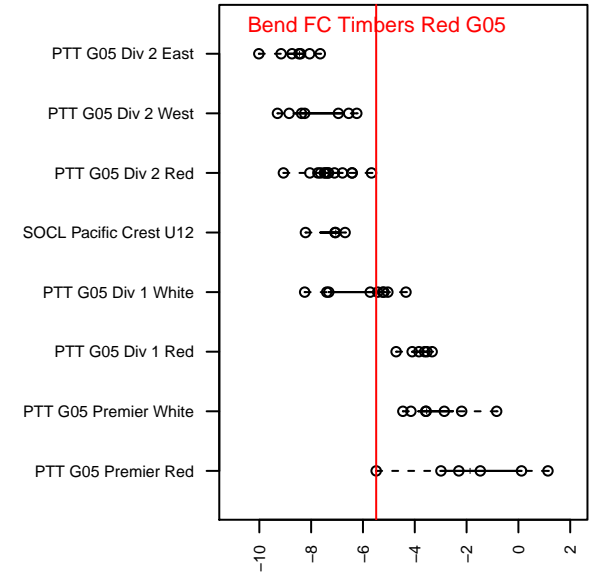

**attack and defense rating
relative to others at age
and all opponents in last 13 months**