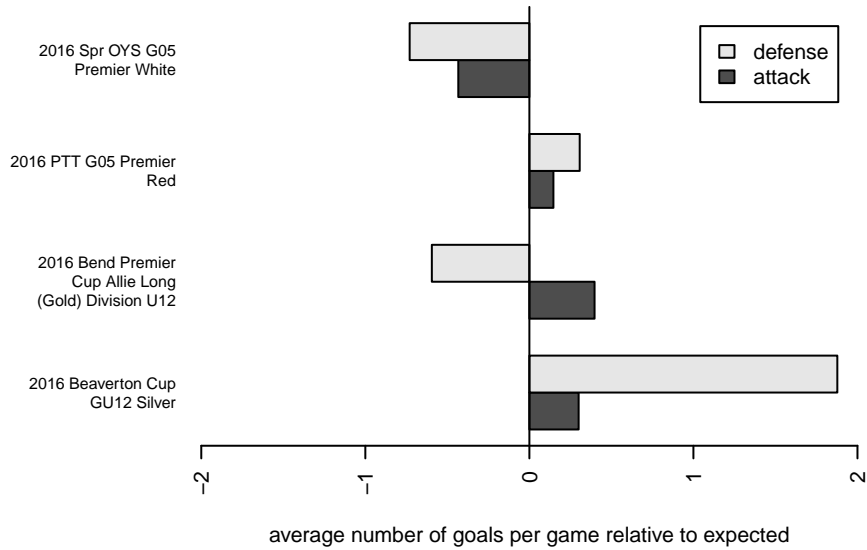

Performance relative to 13 month average