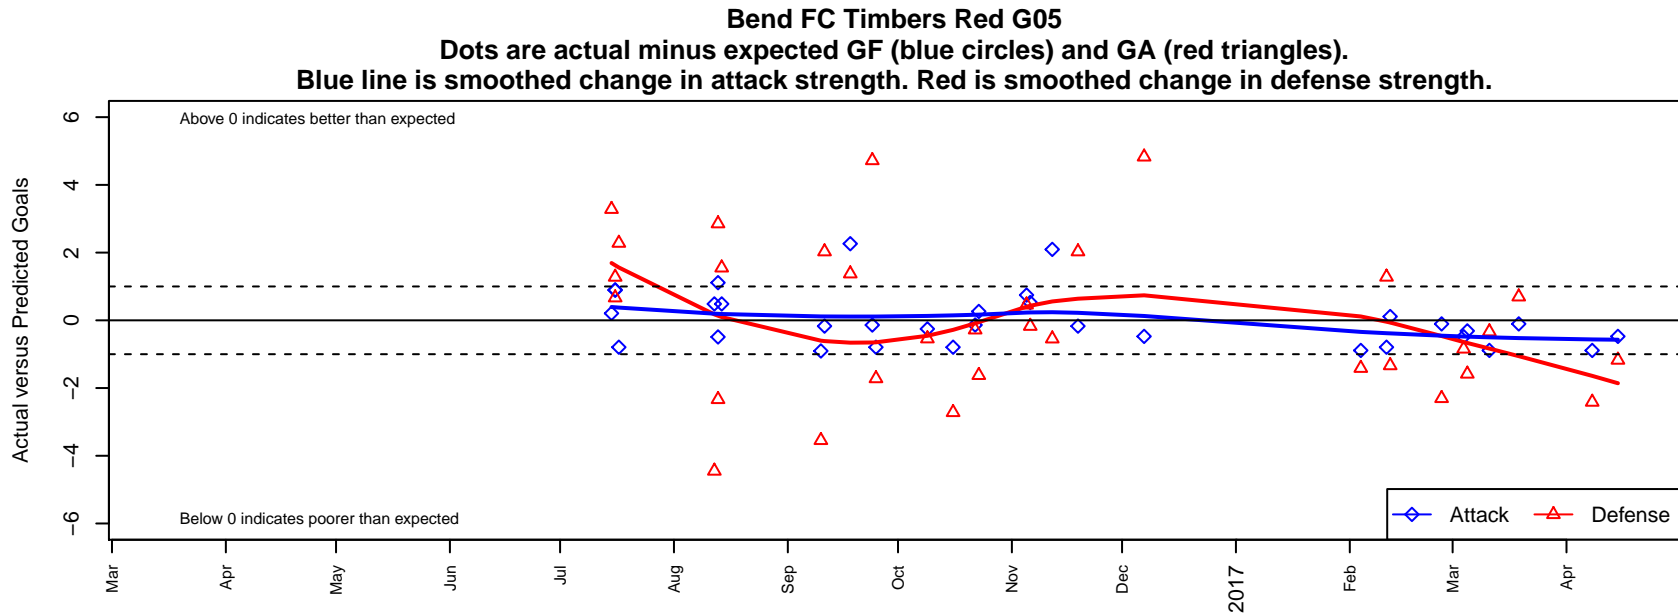

Bend FC Timbers Red G05

Bend FC
 Bend, OR
 G05 total strength=649
 attack=0.71 defense=0.49
 fall league = PTT G05 Premier Red
 spr league = Spr OYS G05 Premier White

alt names used:
 Bend FC Timbers 05G RED
 BEND FC TIMBERS BFCT 05G RED (OR)
 BFCT U12 Girls Red
 Bend FC Timbers 05G RED
 Bend FC Timbers 05G RED

Venues played:
 2016 Beaverton Cup GU12 Silver
 2016 Bend Premier Cup Allie Long (Gold) Divis
 2016 PTT G05 Premier Red
 2016 Spr OYS G05 Premier White
 2016 OYS State Cup G05

**attack and defense variance (black dot)
relative to other teams
and top 10 in region**