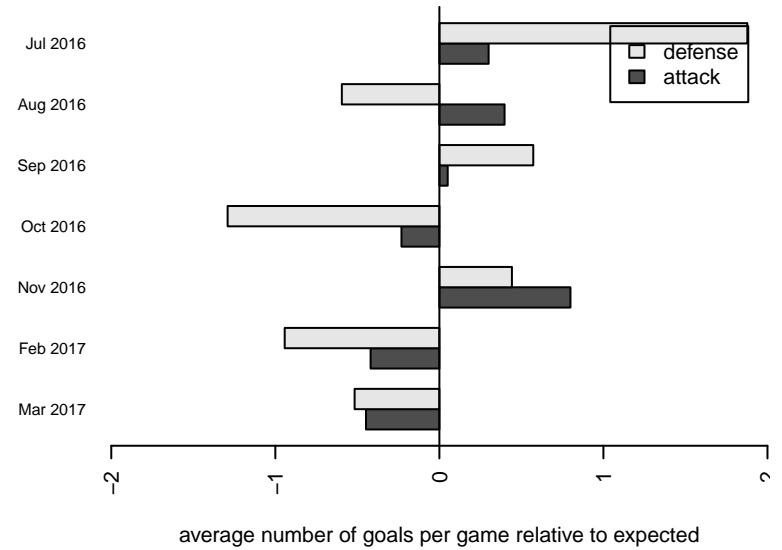

Performance relative to 13 month average